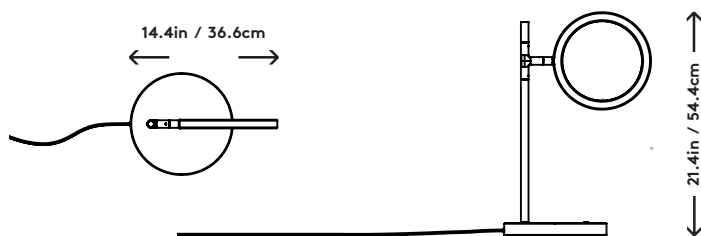

Discus Table

Jamie Gray, 2014

Product Type	Table Lamp
Materials	Brass, Aluminum, Glass, Marble
Dimensions	L 14.4" x W 10" x H 21.4" L 36.6cm x W 25.4cm x H 54.4cm
Finishes	<ul style="list-style-type: none"> ● Satin Brass ● Satin Blackened Brass ● Carrara ● Nero Marquina
Weight	15lbs 7kgs
Shipping	Crated L 24" x W 20" x H 20" L 61cm x W 50.8cm x H 50.8cm
Shipping Weight	35lbs 15.9kgs
Lead Time	Stock program
Light Source	3528 LEDs 2700k or 3000k 420.4lm 15.7W 120V / 220V input
Dimming	Touch dimmer on base

UPON ORDERING THIS FIXTURE

Specify the LED color temperature and destination country for appropriate plug.