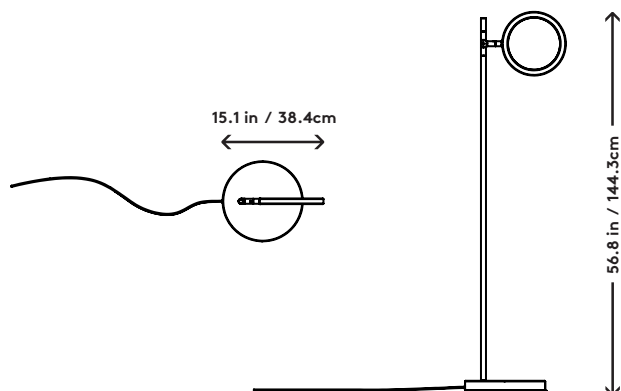

Discus Floor

Jamie Gray, 2014

Product Type	Floor Lamp
Materials	Brass, Aluminum, Glass, Marble
Dimensions	L 15.1" x W 12" x H 56.8" L 38.4cm x W 30.5cm x H 144.3cm
Finishes	<ul style="list-style-type: none"> ● Satin Brass ● Satin Blackened Brass ● Carrara ● Nero Marquina
Weight	19.5lbs 9kgs
Shipping	Crated L 18" x W 16" x H 60" L 45.7cm x W 40.6cm x H 152.4cm
Shipping Weight	60lbs 27.2kgs
Lead Time	4-6 weeks
Light Source	3528 LEDs 2700k or 3000k 420.4lm 15.7W 120V / 220V input
Dimming	Inline dimmer switch

UPON ORDERING THIS FIXTURE

Specify the LED color temperature and destination country for appropriate plug.