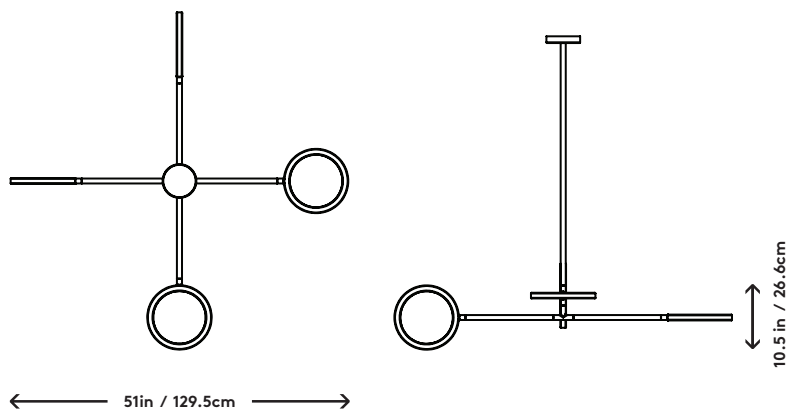

Disc 4
Jamie, 2014

Product Type	Pendant
Materials	Brass, Aluminum, Glass
Dimensions	L 51.5" x W 51.5" x H 10.5" L 130.8cm x W 130.8cm x H 26.6cm
Finishes	● Satin Brass ● Satin Blackened Brass
Weight	15lbs 6.8kgs
Shipping	Carton L 48" x W 6" x H 42" L 121.9cm x W 15.2cm x H 106.6cm
Shipping Weight	25lbs 11.3kgs
Lead Time	4-6 weeks
Light Source	3528 LEDs 2700k or 3000k 1681.6lm 62.8W 120V / 220V input
LED Driver	RCL050-1050A
Dimming	120V: Triac, 0-10V, ELV 220V: 0-10V
Canopy	Dia 6.75" x H 1.33" / Dia 17.2cm x H 3.4cm Canopy (Provided)
Drop Length	36" / 91.4cm drop provided Custom drops are made per order and cannot be adjusted on site
Certification	UL, CE

UPON ORDERING THIS FIXTURE
Specify the required drop length, LED color temperature and if the driver will be installed locally or remotely.