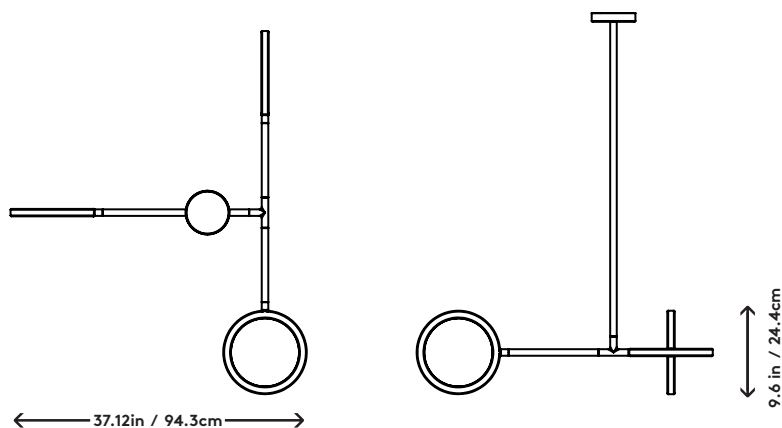

Discus 3
Jamie Gray, 2014

Product Type	Pendant
Materials	Brass, Aluminum, Glass
Dimensions	L 42" x W 37.12" x H 9.6" L 106.7cm x W 94.3cm x H 24.4cm
Finishes	● Satin Brass ● Satin Blackened Brass
Weight	12.5lbs 5.7kgs
Shipping	Carton L 48" x W 6" x H 42" L 122cm x W 15.2cm x H 106.7cm
Shipping Weight	20lbs 9.1kgs
Lead Time	4-6 weeks
Light Source	3528 LEDs 2700k or 3000k 1261lm 47.2W 120V / 220V input
LED Driver	RCL050-1050A
Dimming	120V: Triac, 0-10V, ELV 220V: 0-10V
Canopy	Dia 6.75" x H 1.33" / Dia 17.2cm x H 3.4cm Canopy (Provided)
Drop Length	36" / 91.4cm drop provided Custom drops are made per order and cannot be adjusted on site
Certification	UL, CE

UPON ORDERING THIS FIXTURE

Specify the required drop length, LED color temperature and if the driver will be installed locally or remotely.