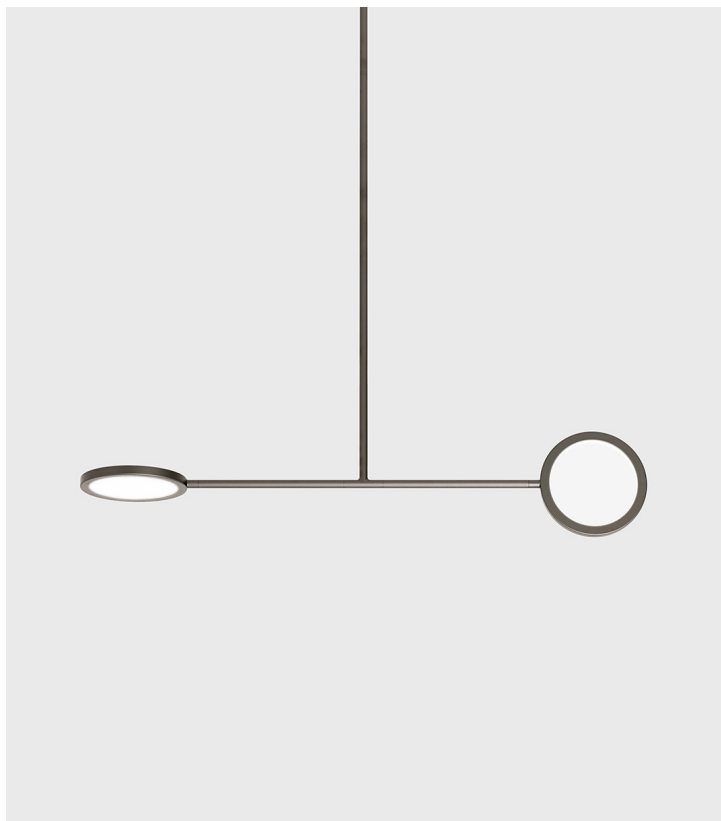

## Discus 2

Jamie Gray, 2014

<b>Product Type</b>	Pendant
<b>Materials</b>	Brass, Aluminum, Glass
<b>Dimensions</b>	L 51.5" x W 9.6" x H 9.6" L 130.8cm x W 24.4cm x H 24.4cm
<b>Finishes</b>	● Satin Brass ● Satin Blackened Brass
<b>Weight</b>	10lbs 5kgs
<b>Shipping</b>	<b>Carton</b> L 48" x W 6" x H 42" L 121.9cm x W 15.2m x H 106.7cm
<b>Shipping Weight</b>	20lbs 9.1kgs
<b>Lead Time</b>	4-6 weeks
<b>Light Source</b>	3528 LEDs 2700k or 3000k 841lm 31.4W 120V / 220V input
<b>LED Driver</b>	RCL015-0350A
<b>Dimming</b>	120V: Triac, 1-10V 220V: 1-10V
<b>Canopy</b>	Dia 5.5" x H 1.25" / Dia 14cm x H 3.2cm Canopy (Provided)
<b>Drop Length</b>	36" / 91.4cm drop provided Custom drops are made per order and cannot be adjusted on site
<b>Certification</b>	UL, CE

### UPON ORDERING THIS FIXTURE

Specify the required drop length, LED color temperature and if the driver will be installed locally or remotely.