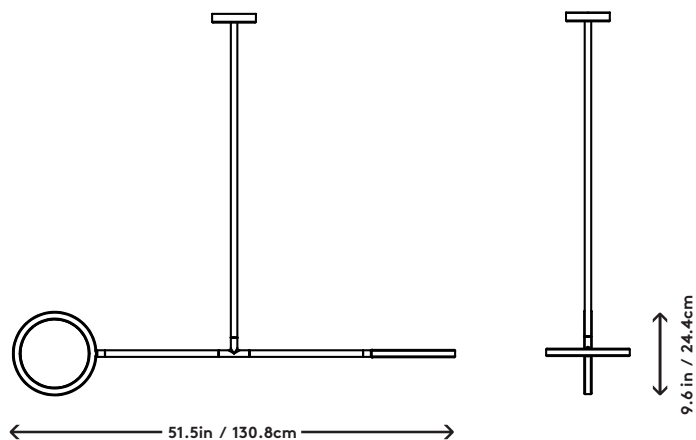

## Discus 2

Jamie Gray, 2014

<b>Product Type</b>	Pendant
<b>Materials</b>	Brass, Aluminum, Glass
<b>Dimensions</b>	L 51.5" x W 9.6" x H 9.6" L 130.8cm x W 24.4cm x H 24.4cm
<b>Finishes</b>	● Satin Brass ● Satin Blackened Brass
<b>Weight</b>	10lbs 5kgs
<b>Shipping</b>	<b>Carton</b> L 48" x W 6" x H 42" L 121.9cm x W 15.2m x H 106.7cm
<b>Shipping Weight</b>	20lbs 9.1kgs
<b>Lead Time</b>	4-6 weeks
<b>Light Source</b>	3528 LEDs 2700k or 3000k 841lm 31.4W 120V / 220V input
<b>LED Driver</b>	RCL015-0350A
<b>Dimming</b>	120V: Triac, 1-10V 220V: 1-10V
<b>Canopy</b>	Dia 5.5" x H 1.25" / Dia 14cm x H 3.2cm Canopy (Provided)
<b>Drop Length</b>	36" / 91.4cm drop provided Custom drops are made per order and cannot be adjusted on site
<b>Certification</b>	UL, CE

### UPON ORDERING THIS FIXTURE

Specify the required drop length, LED color temperature and if the driver will be installed locally or remotely.