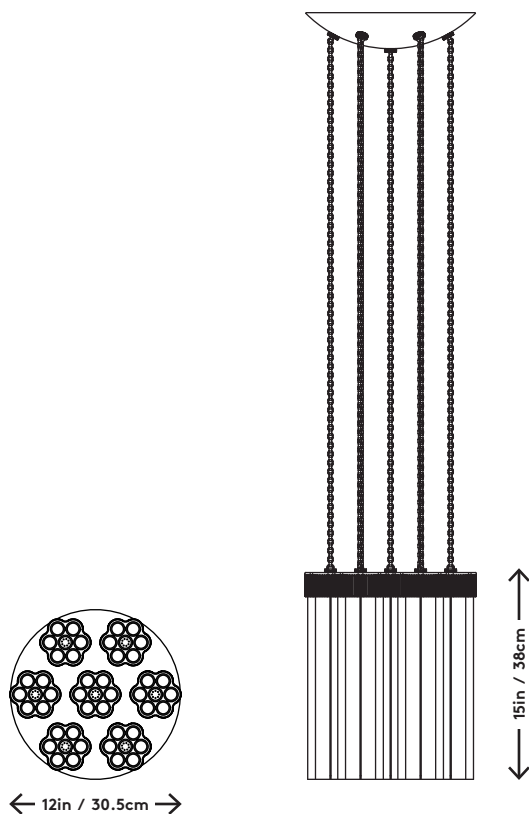

Delphi 7 Chandelier

Jamie Gray, 2021

Product Type	Chandelier
Materials	Brass, Aluminum, Glass
Dimensions	Overall dimensions vary by configuration L 12" x W 12" x H 15" L 30.5cm x W 30.5cm x H 38cm
Finishes	<ul style="list-style-type: none"> ● Matte Brass ● Antique Brass ● Bronze
Weight	20 lbs 9 kgs
Shipping	Carton L 14" x W 14" x H 20" L 35.6cm x W 35.6cm x H 50.8cm
Shipping Weight	25 lbs 11.3 kgs
Lead Time	10-12 weeks
Light Source	LED / 90 CRI 2700k 2520 lm 44W
LED Driver	PWM-60-24
Dimming	0-10V
Canopy	12" / 30.5cm diameter, 2.5" / 6.4cm H
Drop Length	36" / 91.4cm chains provided Custom lengths and configurations available upon request

UPON ORDERING THIS FIXTURE
Specify the required overall fixture height.