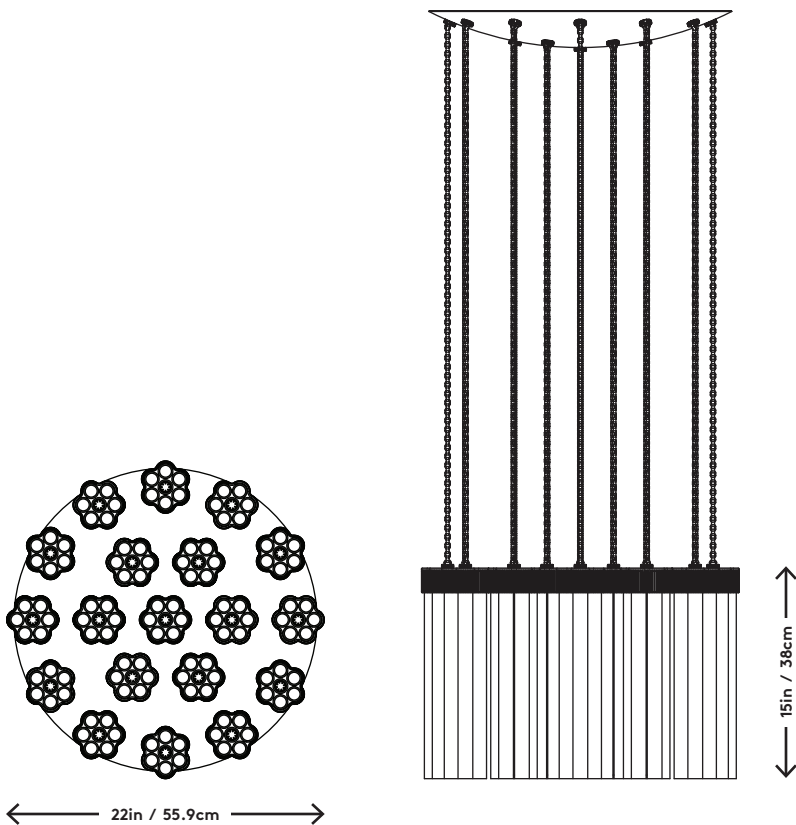

# Delphi 19 Chandelier

Jamie Gray, 2021

<b>Product Type</b>	Chandelier
<b>Materials</b>	Brass, Aluminum, Glass
<b>Dimensions</b>	Overall dimensions vary by configuration L 22" x W 22" x H 15" L 55.9cm x W 55.9cm x H 38cm
<b>Finishes</b>	<ul style="list-style-type: none"> <li>● Matte Brass</li> <li>● Antique Brass</li> <li>● Bronze</li> </ul>
<b>Weight</b>	57 lbs 26 kgs
<b>Shipping</b>	<b>Carton</b> L 24" x W 24" x H 20" L 60.9cm x W 60.9cm x H 50.8cm
<b>Shipping Weight</b>	66 lbs 30 kgs
<b>Lead Time</b>	10-12 weeks
<b>Light Source</b>	LED /90 CRI 2700k 6840 lm 120W
<b>LED Driver</b>	PWM-120-24
<b>Dimming</b>	0-10V
<b>Canopy</b>	22" / 55.9cm diameter, 2.5" / 6.4cm H
<b>Drop Length</b>	36" / 91.4cm chains provided Custom lengths and configurations available upon request

**UPON ORDERING THIS FIXTURE**  
Specify the required overall fixture height and desired dimming type.