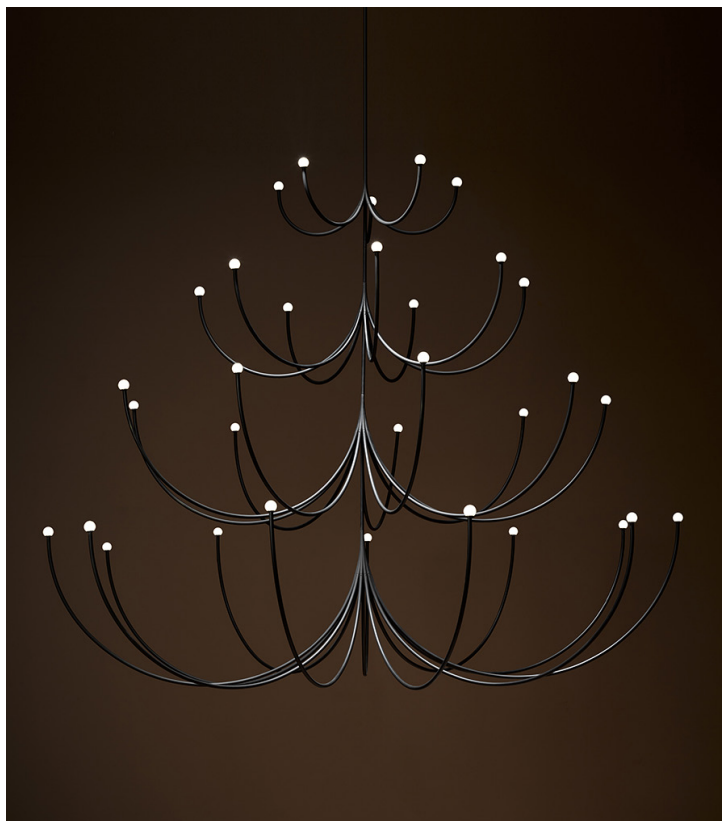

Arca 4 - Tier Chandelier

Philippe Malouin, 2018

Product Type	Chandelier
Materials	Brass, Glass
Dimensions	L 64.4" x W 64.4" x H 54.5" L 163.5cm x W 163.5cm x H 138.4cm
Finishes	● Satin Blackened Brass
Weight	32lbs 14.5kgs
Shipping	Crated L 68" x W 68" x H 60" L 172.7cm x W 172.7cm x H 152.4cm
Shipping Weight	180lbs 81.6kgs
Lead Time	8-10 weeks
Light Source	LED/CRI 90 2700k 2791lm 156.8W 120V / 277V input
Drop Length	36" / 91.4cm drop provided Custom drops are made per order and cannot be adjusted on site