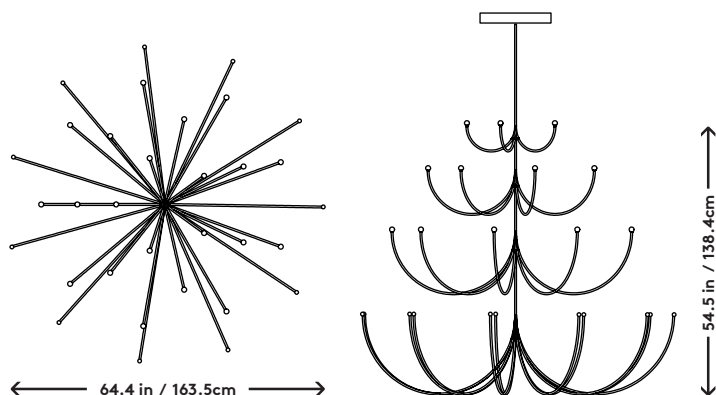

Arca 4 - Tier Chandelier

Philippe Malouin, 2018

Product Type	Chandelier
Materials	Brass, Glass
Dimensions	L 64.4" x W 64.4" x H 54.5" L 163.5cm x W 163.5cm x H 138.4cm
Finishes	● Satin Blackened Brass
Weight	32lbs 14.5kgs
Shipping	Crated L 68" x W 68" x H 60" L 172.7cm x W 172.7cm x H 152.4cm
Shipping Weight	180lbs 81.6kgs
Lead Time	8-10 weeks
Light Source	LED/CRI 90 2700k 2791lm 156.8W 120V / 277V input
Drop Length	36" / 91.4cm drop provided Custom drops are made per order and cannot be adjusted on site

**UPON ORDERING THIS FIXTURE**

Specify the required drop length and if the driver will be installed locally or remotely.