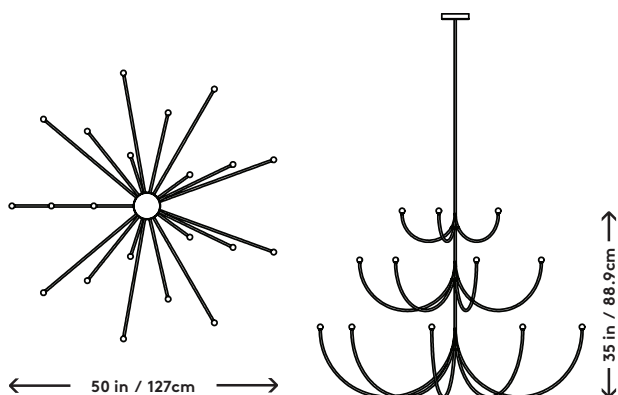

Arca 3 - Tier Chandelier

Philippe Malouin, 2017

Product Type	Chandelier
Materials	Brass, Glass
Dimensions	L 50" x W 50 x H 35" L 127cm x W 127cm x H 88.9cm
Finishes	● Satin Blackened Brass
Weight	21lbs 10kgs
Shipping	Crated L 54" x W 54" x H 42" L 137.2cm x W 137.2cm x H 106.7cm
Shipping Weight	100lbs 45.4kgs
Lead Time	8-10 weeks
Light Source	LED / CRI 90 2700k 1834lm 102W 120V / 277V input
LED Driver	LED25W-72-C0350-LE (Triac) LED25W-72-C0350-D (0-10V)
Dimming	Triac, 0-10V
Canopy	Dia 6.75" x H 1.33" / Dia 17.2cm x H 3.4cm Canopy (Provided)
Drop Length	36" / 91.4cm drop provided Custom drops are made per order and cannot be adjusted on site

UPON ORDERING THIS FIXTURE

Specify the required drop length and if the driver will be installed locally or remotely.