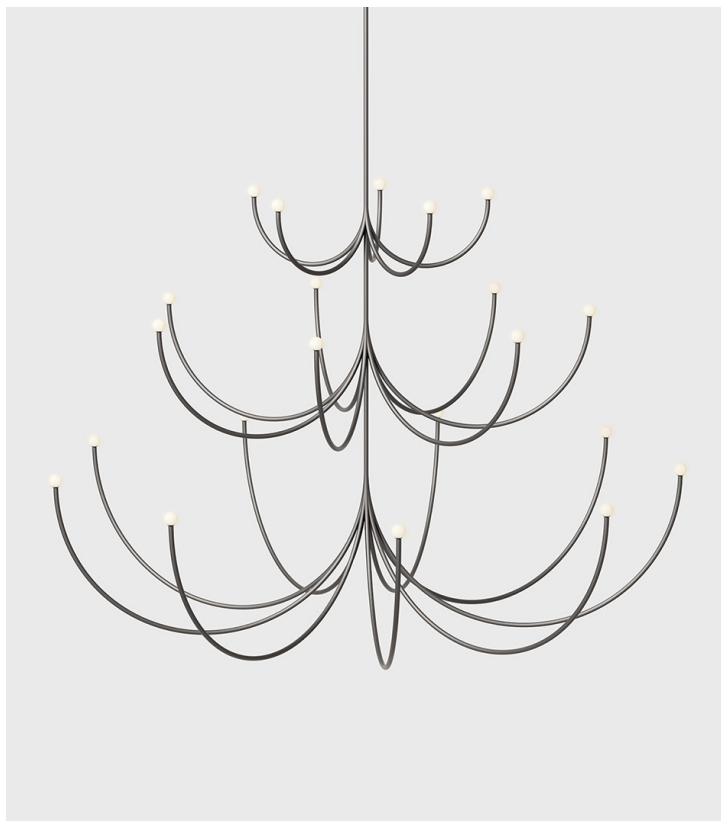

Arca 3 - Tier Chandelier

Philippe Malouin, 2017

Product Type	Chandelier
Materials	Brass, Glass
Dimensions	L 50" x W 50 x H 35" L 127cm x W 127cm x H 88.9cm
Finishes	● Satin Blackened Brass
Weight	21lbs 10kgs
Shipping	Crated L 54" x W 54" x H 42" L 137.2cm x W 137.2cm x H 106.7cm
Shipping Weight	100lbs 45.4kgs
Lead Time	8-10 weeks
Light Source	LED / CRI 90 2700k 1834lm 102W 120V / 277V input
LED Driver	LED25W-72-C0350-LE (Triac) LED25W-72-C0350-D (0-10V)
Dimming	Triac, 0-10V
Canopy	Dia 6.75" x H 1.33" / Dia 17.2cm x H 3.4cm Canopy (Provided)
Drop Length	36" / 91.4cm drop provided Custom drops are made per order and cannot be adjusted on site

UPON ORDERING THIS FIXTURE

Specify the required drop length and if the driver will be installed locally or remotely.