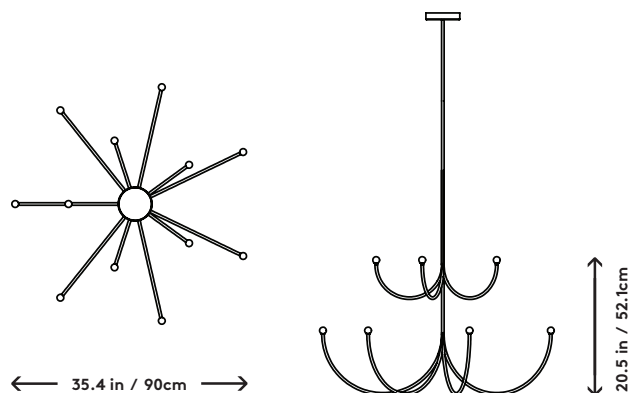

Arca 2 - Tier Chandelier - Small/Medium

Philippe Malouin, 2017

Product Type	Chandelier
Materials	Brass, Glass
Dimensions	L 35.4" x W 35.4" x H 20.5" L 90cm x W 90cm x H 52.1cm
Finishes	● Satin Blackened Brass
Weight	12lbs 5kgs
Shipping	Crated L 40" x W 40" x H 28" L 101.6cm x W 101.6cm x H 71.1cm
Shipping Weight	95lbs 43.1kgs
Lead Time	8-10 weeks
Light Source	LED/CRI 90 2700k 1045lm 58.8W 120V / 277V input
LED Driver	120V: RCL015-0350A (Triac, 1-10V) 220V: ESS015E-0350-42 (Triac, ELV)
Dimming	Triac, ELV, 1-10V
Canopy	Dia 6.75" x H 1.33" / Dia 17.2cm x H 3.4cm Canopy (Provided)
Drop Length	36" / 91.4cm drop provided Custom drops are made per order and cannot be adjusted on site

UPON ORDERING THIS FIXTURE

Specify the required drop length and if the driver will be installed locally or remotely.