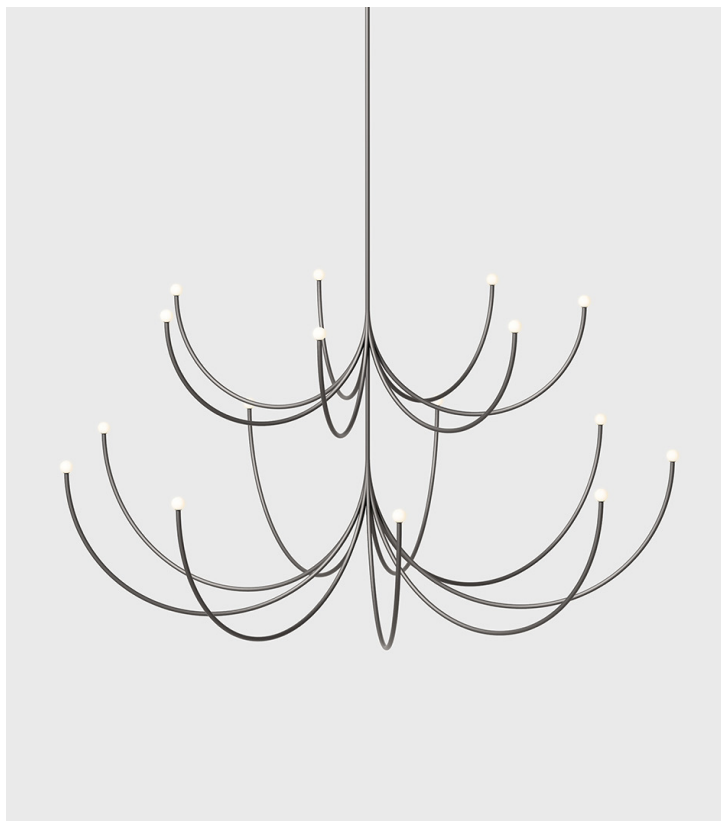

Arca 2 - Tier Chandelier - Medium / Large

Philippe Malouin, 2017

Product Type	Chandelier
Materials	Brass, Glass
Dimensions	L 50" x W 50" x H 29" L 127cm x W 127cm x H 73.6cm
Finishes	● Satin Blackened Brass
Weight	16lbs 7.3kgs
Shipping	Crated L 54" x W 54" x H 36" L 137.2cm x W 137.2cm x H 91.4cm
Shipping Weight	95lbs 43.1kgs
Lead Time	8-10 weeks
Light Source	LED / CRI 90 2700k 1400lm 78W 120V / 277V input
LED Driver	LED25W-72-C0350-LE LED25W-72-C0350-D
Dimming	PWM
Canopy	Dia 6.75" x H 1.33" / Dia 17.2cm x H 3.4cm Canopy (Provided)
Drop Length	36" / 91.4cm drop provided Custom drops are made per order and cannot be adjusted on site