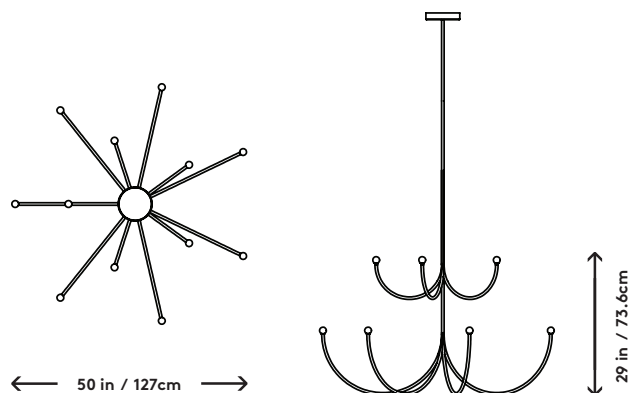

Arca 2 - Tier Chandelier - Medium / Large

Philippe Malouin, 2017

Product Type	Chandelier
Materials	Brass, Glass
Dimensions	L 50" x W 50" x H 29" L 127cm x W 127cm x H 73.6cm
Finishes	● Satin Blackened Brass
Weight	16lbs 7.3kgs
Shipping	Crated L 54" x W 54" x H 36" L 137.2cm x W 137.2cm x H 91.4cm
Shipping Weight	95lbs 43.1kgs
Lead Time	8-10 weeks
Light Source	LED / CRI 90 2700k 1400lm 78W 120V / 277V input
LED Driver	LED25W-72-C0350-LE LED25W-72-C0350-D
Dimming	PWM
Canopy	Dia 6.75" x H 1.33" / Dia 17.2cm x H 3.4cm Canopy (Provided)
Drop Length	36" / 91.4cm drop provided Custom drops are made per order and cannot be adjusted on site

**UPON ORDERING THIS FIXTURE**

Specify the required drop length and if the driver will be installed locally or remotely.