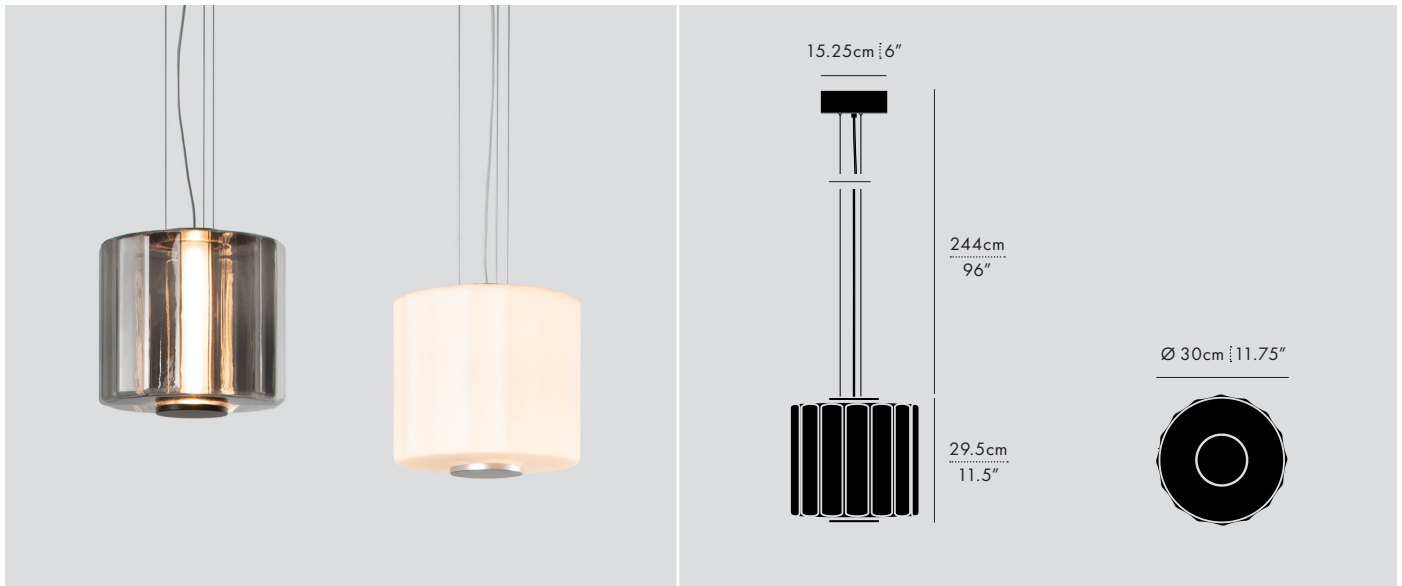

COLUMN 300 VERTICAL – P

PENDANT

MANUFACTURED IN CANADA

LUKAS PEET / 2022

DESCRIPTION

The Column conveys order, symmetry and magnificence. With a commutable quality, the luminaire is able to grow and increase its commanding presence in a room to affirm its powerful structure.

TYPE

Pendant

DIMENSIONS (PER 1 UNIT)

- Luminaire: Ø 30 x 29.5cm / Ø 11.75" x 11.5"
- Adjustable drop length: 244cm / 96"
- * CUSTOM LENGTH AVAILABLE
- Weight: 4.4kg / 9.7lbs

CERTIFICATIONS

* APPLICATION: DRY INDOOR LOCATION ONLY