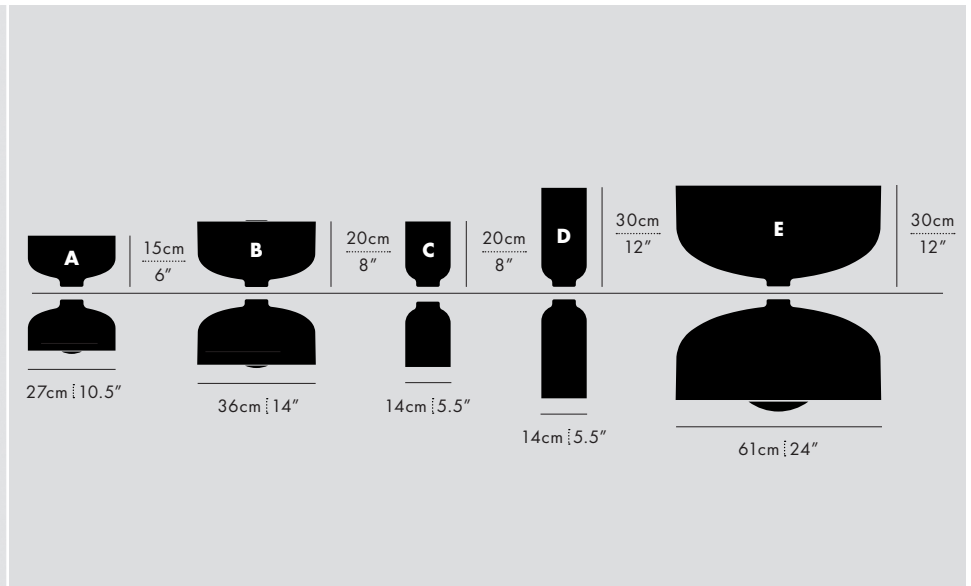

SPOTLIGHT VOLUMES – P

PENDANT

MANUFACTURED IN CANADA

LUKAS PEET / 2010

SPO-P-B-C-SA-120

DESCRIPTION

Spotlight Volumes is based on four unique shade profiles creating various silhouettes and control over down and uplight.

DIMENSIONS

Combination Dependant
 - Adjustable drop length: 243cm / 96"
 * CUSTOM LENGTH AVAILABLE

TECHNICAL INFORMATION

- Input Voltage: 110–120V / 220–240V
- Maximum allowed lamping: 12W
- Provided lamp: 2 x E26 12W A19, 2700K
 140mm/5.5" Glass Globe for A Shade
 175mm/7" Glass Globe for B Shade
 300mm/12" Glass Globe for E Shade
- Controls: Phase dimming