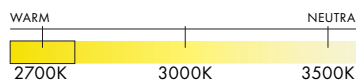

COLOUR TEMPERATURE OPTIONS