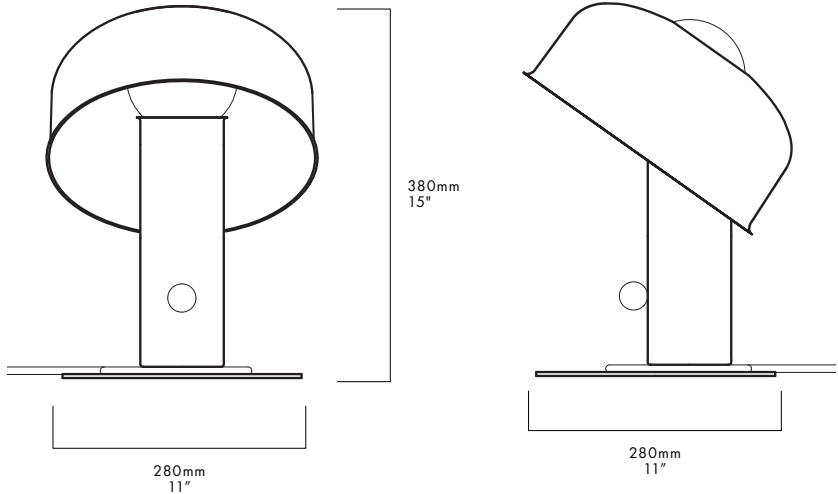

PIVOT – TABLE

LUKAS PEET / 2019

PIV-T-BA-27-TRIAC-120

DESCRIPTION

The Pivot table luminaire is playful and interactive as its balancing shade allows for easy adjustments.

MOUNTING TYPE

Table

MATERIALS

- Steel
- Aluminum
- Glass

MANUFACTURED

Canada

DIMENSIONS

380 x 280 x 280mm / 15" x 11" x 11"

ELECTRICAL

- Dimmable LED
- 100-240V

FINISHES