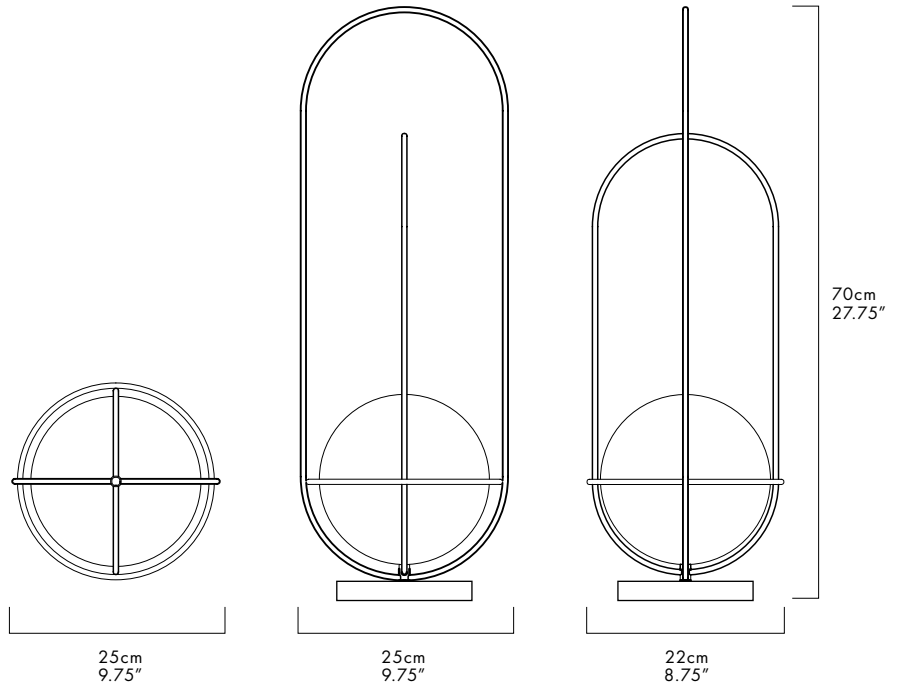

ORBIT – TABLE

LUKAS PEET / 2015

ORB-T-BK-120

DESCRIPTION

A table light inspired by the planetary orbits around the sun. The sun in this case is a glass globe light source.

MATERIALS

- Steel Wire
- Etched Glass Globe
- Marble

MANUFACTURED

Canada

DIMENSIONS

70 x 25cm / 27.75" x 9.75"

ELECTRICAL

- 100V to 240V
- Hand dimmer on cord

INCLUDED LAMP

- 1 x 4W G9 LED Lamp
- 3000K

CERTIFICATIONS

FINISHES

SERIES

ORB

TYPE

T

FINISH

- BK (BLACK)
 WH (WHITE)