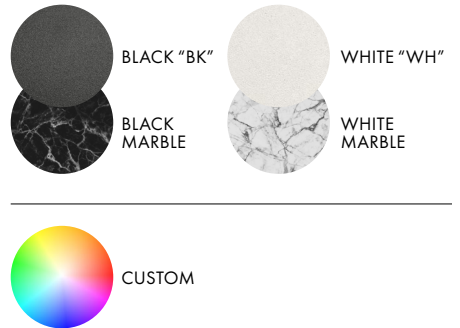

ORBIT – TABLE

LUKAS PEET / 2015

ORB-T-BK-120

DESCRIPTION

A table light inspired by the planetary orbits around the sun. The sun in this case is a glass globe light source.

MATERIALS

- Steel Wire
- Etched Glass Globe
- Marble

CERTIFICATIONS

FINISHES

SERIES

ORB

TYPE

T

FINISH

- BK (BLACK)
 WH (WHITE)