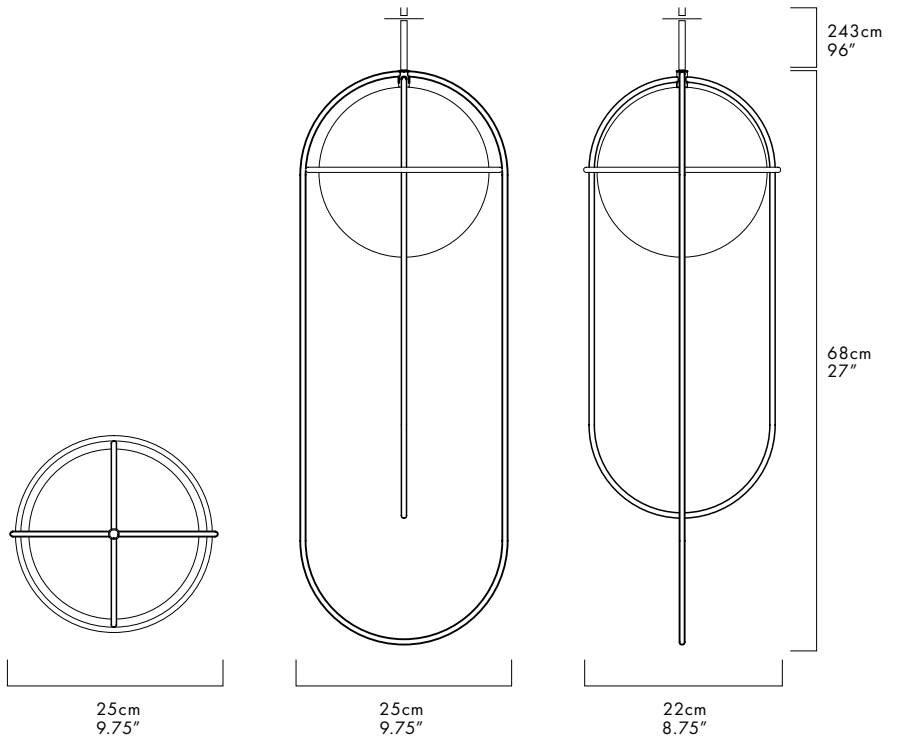

ORBIT – PENDANT

LUKAS PEET / 2015

ORB-P-BK-120

DESCRIPTION

A pendant light inspired by the planetary orbits around the sun. The sun in this case is a glass globe light source.

MATERIALS

- Steel Wire
- Etched Glass Globe

MANUFACTURED

Canada

DIMENSIONS

68.5 x 25cm / 27"x 9.75"

FACTORY DROP LENGTH

243cm / 96" *CUSTOM LENGTH AVAILABLE

ELECTRICAL

- 100V to 240V
- Dimming: ELV