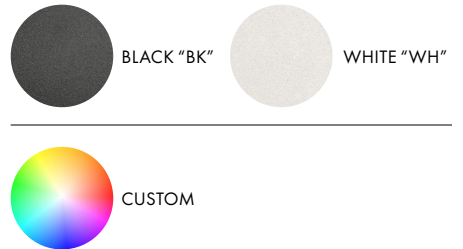

CERTIFICATIONS

FINISHES

SERIES

ORB

TYPE

P

FINISH

1. ☐ BK (BLACK)
2. ☐ WH (WHITE)

VOLTAGE IN

1. ☐ 120
2. ☐ 230

MODIFIED: 03/22/19

WWW.ANDLIGHT.CA
INFO@ANDLIGHT.CA
+1 604 563 6938

505 B RAILWAY STREET
VANCOUVER, BC
CANADA V6A 1A7