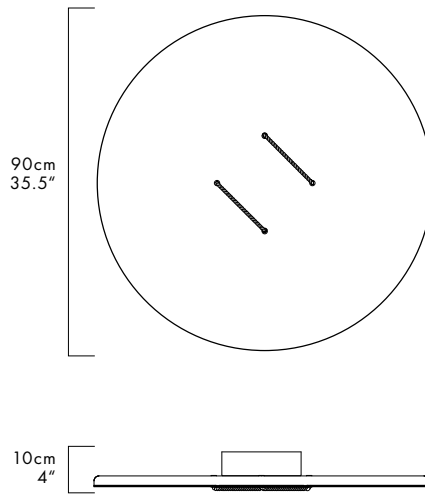

BUTTON 90 – CEILING/WALL

LUKAS PEET / 2016

BUT-90-CW-BK-30-MLV-120

WALL MOUNT

CEILING MOUNT

DESCRIPTION

Mimicking a giant button, the broad faced and thin profiled fixture is memorable and playful, while its wide circular surface LED casts a warm and inviting light.

MATERIALS

- Aluminum
- Nylon Rope
- Brass Hardware

MANUFACTURED

Canada

DIMENSIONS

90cm Ø x 10cm / 35.5" Ø x 4"

ELECTRICAL

- 35W LED Panel
- 50,000 hour Lifetime
- 90+ CRI
- Input Voltage: 120V, 230V + 277V
- Integral 12V DC power supply included
- Dimming Options: MLV, 0-10, Dali