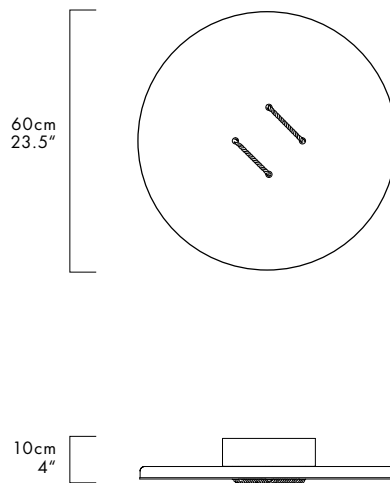

BUTTON 60 – CEILING/WALL

LUKAS PEET / 2016

BUT-60-CW-BK-30-MLV-120

WALL MOUNT

CEILING MOUNT

DESCRIPTION

Mimicking a giant button, the broad faced and thin profiled fixture is memorable and playful, while its wide circular surface LED casts a warm and inviting light.

MATERIALS

- Aluminum
- Nylon Rope
- Brass Hardware

MANUFACTURED

Canada

DIMENSIONS

60cm Ø x 10cm / 23.5" Ø x 4"

ELECTRICAL

- 25W LED Panel
- 50,000 hour Lifetime
- 90+ CRI
- Input Voltage: 120V, 230V + 277V
- Integral 12V DC power supply included
- Dimming Options: MLV, 0-10, Dali